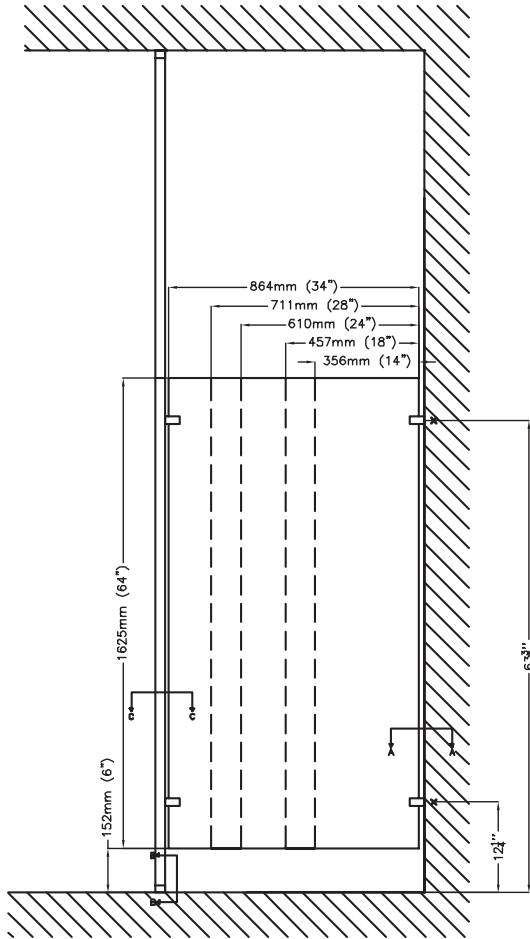

**METAL URINAL SCREENS - FLOOR MOUNTED WITH POST**  
**Elite and Elite Plus**

**Elevation**

Aluminum post is 3048mm (120") long and is to be cut on site to suit floor to ceiling dimension.

**plan detail A-A**

**section B-B**

**section detail C-C**

**Important Note:**

Refer to final drawings for wood blocking information. Wood blocking is critical to ensure a rigid installation.

**Hadrian Manufacturing Inc.,** 965 Syscon Road, Burlington, ON, Canada, L7L 5S3  
**Hadrian Inc.,** 7420 Clover Avenue, Mentor, OH, U.S.A., 44060  
[www.hadrian-inc.com](http://www.hadrian-inc.com)