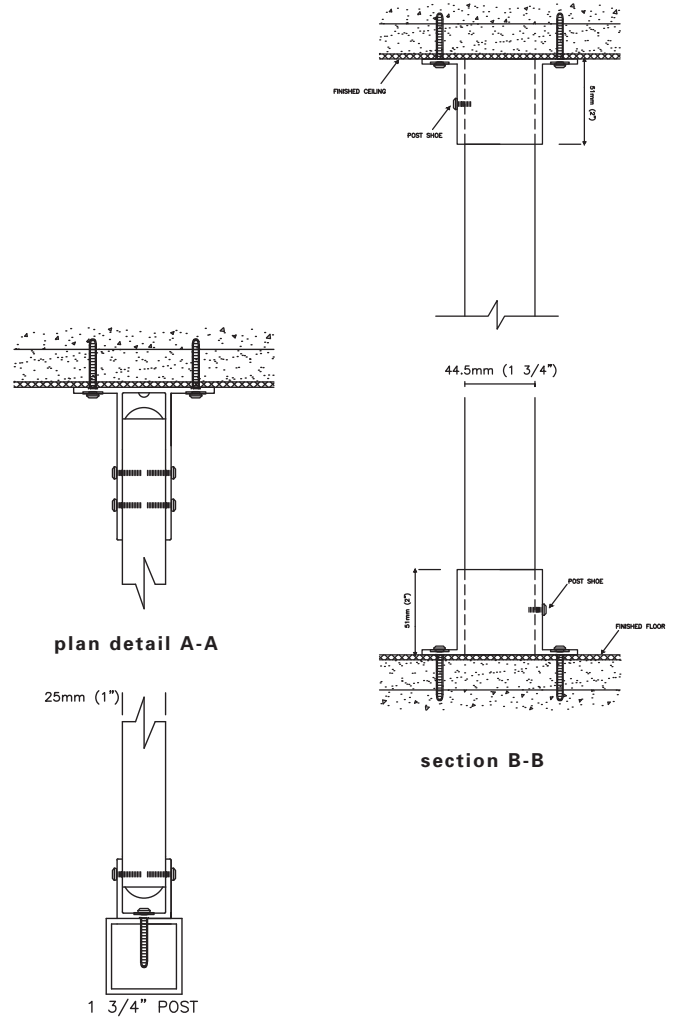

**METAL URINAL SCREENS - FLOOR MOUNTED WITH POST**  
**Elite and Elite Plus**

**Elevation**

Aluminum post is 3048mm (120") long and is to be cut on site to suit floor to ceiling dimension.

**plan detail A-A**

**section B-B**

**section detail C-C**

**Important Note:**

Refer to final drawings for wood blocking information. Wood blocking is critical to ensure a rigid installation.

**Hadrian Manufacturing Inc.,** 965 Syscon Road, Burlington, ON, Canada, L7L 5S3  
**Hadrian Inc.,** 7420 Clover Avenue, Mentor, OH, U.S.A., 44060  
[www.hadrian-inc.com](http://www.hadrian-inc.com)